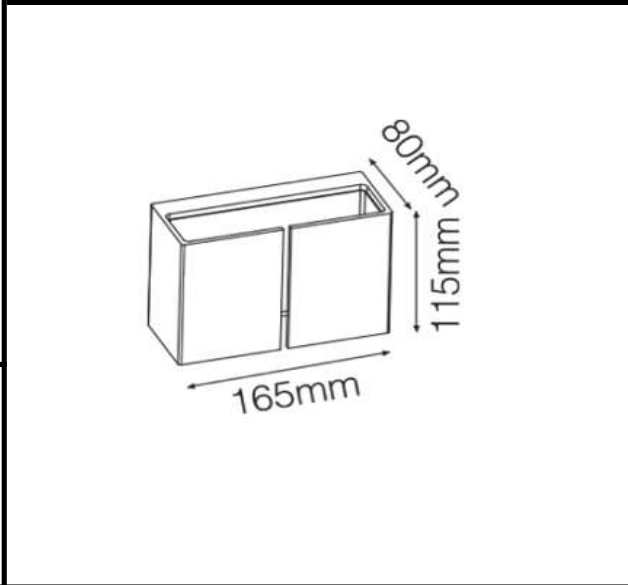

Sovitron Interior Pvt.Ltd.

Model Name	SILAS-R4230 Wall Light/DL-OUC-R4230-11
Description	Wall light

Technical description	Image
-----------------------	-------

Dimension	L=165mm,W=115mm H=80mm
Frame	Aluminium Die-cast
Color Tempertaure	4000K
Power	11W
Total Luminous Flux	370 lm
Efficacy	33.6 lm/W
IP rating	65
Beam angle	2X55°
Color Rendering	≥80
Mounting	Surface
Optics	Clear Tempered glass
Dimming	NON-Dimmable
Operating Voltage	220-240 VAC
Standard Lifetime	L70 minimum at 50,000 burning hours

Dimension diagram

Remarks:-

Address: Plot #7 Saroorpur-Nangla Industrial Area,Ballabgharh-Sohna Road,Faridabad-121005
Email: info@sovitron.com